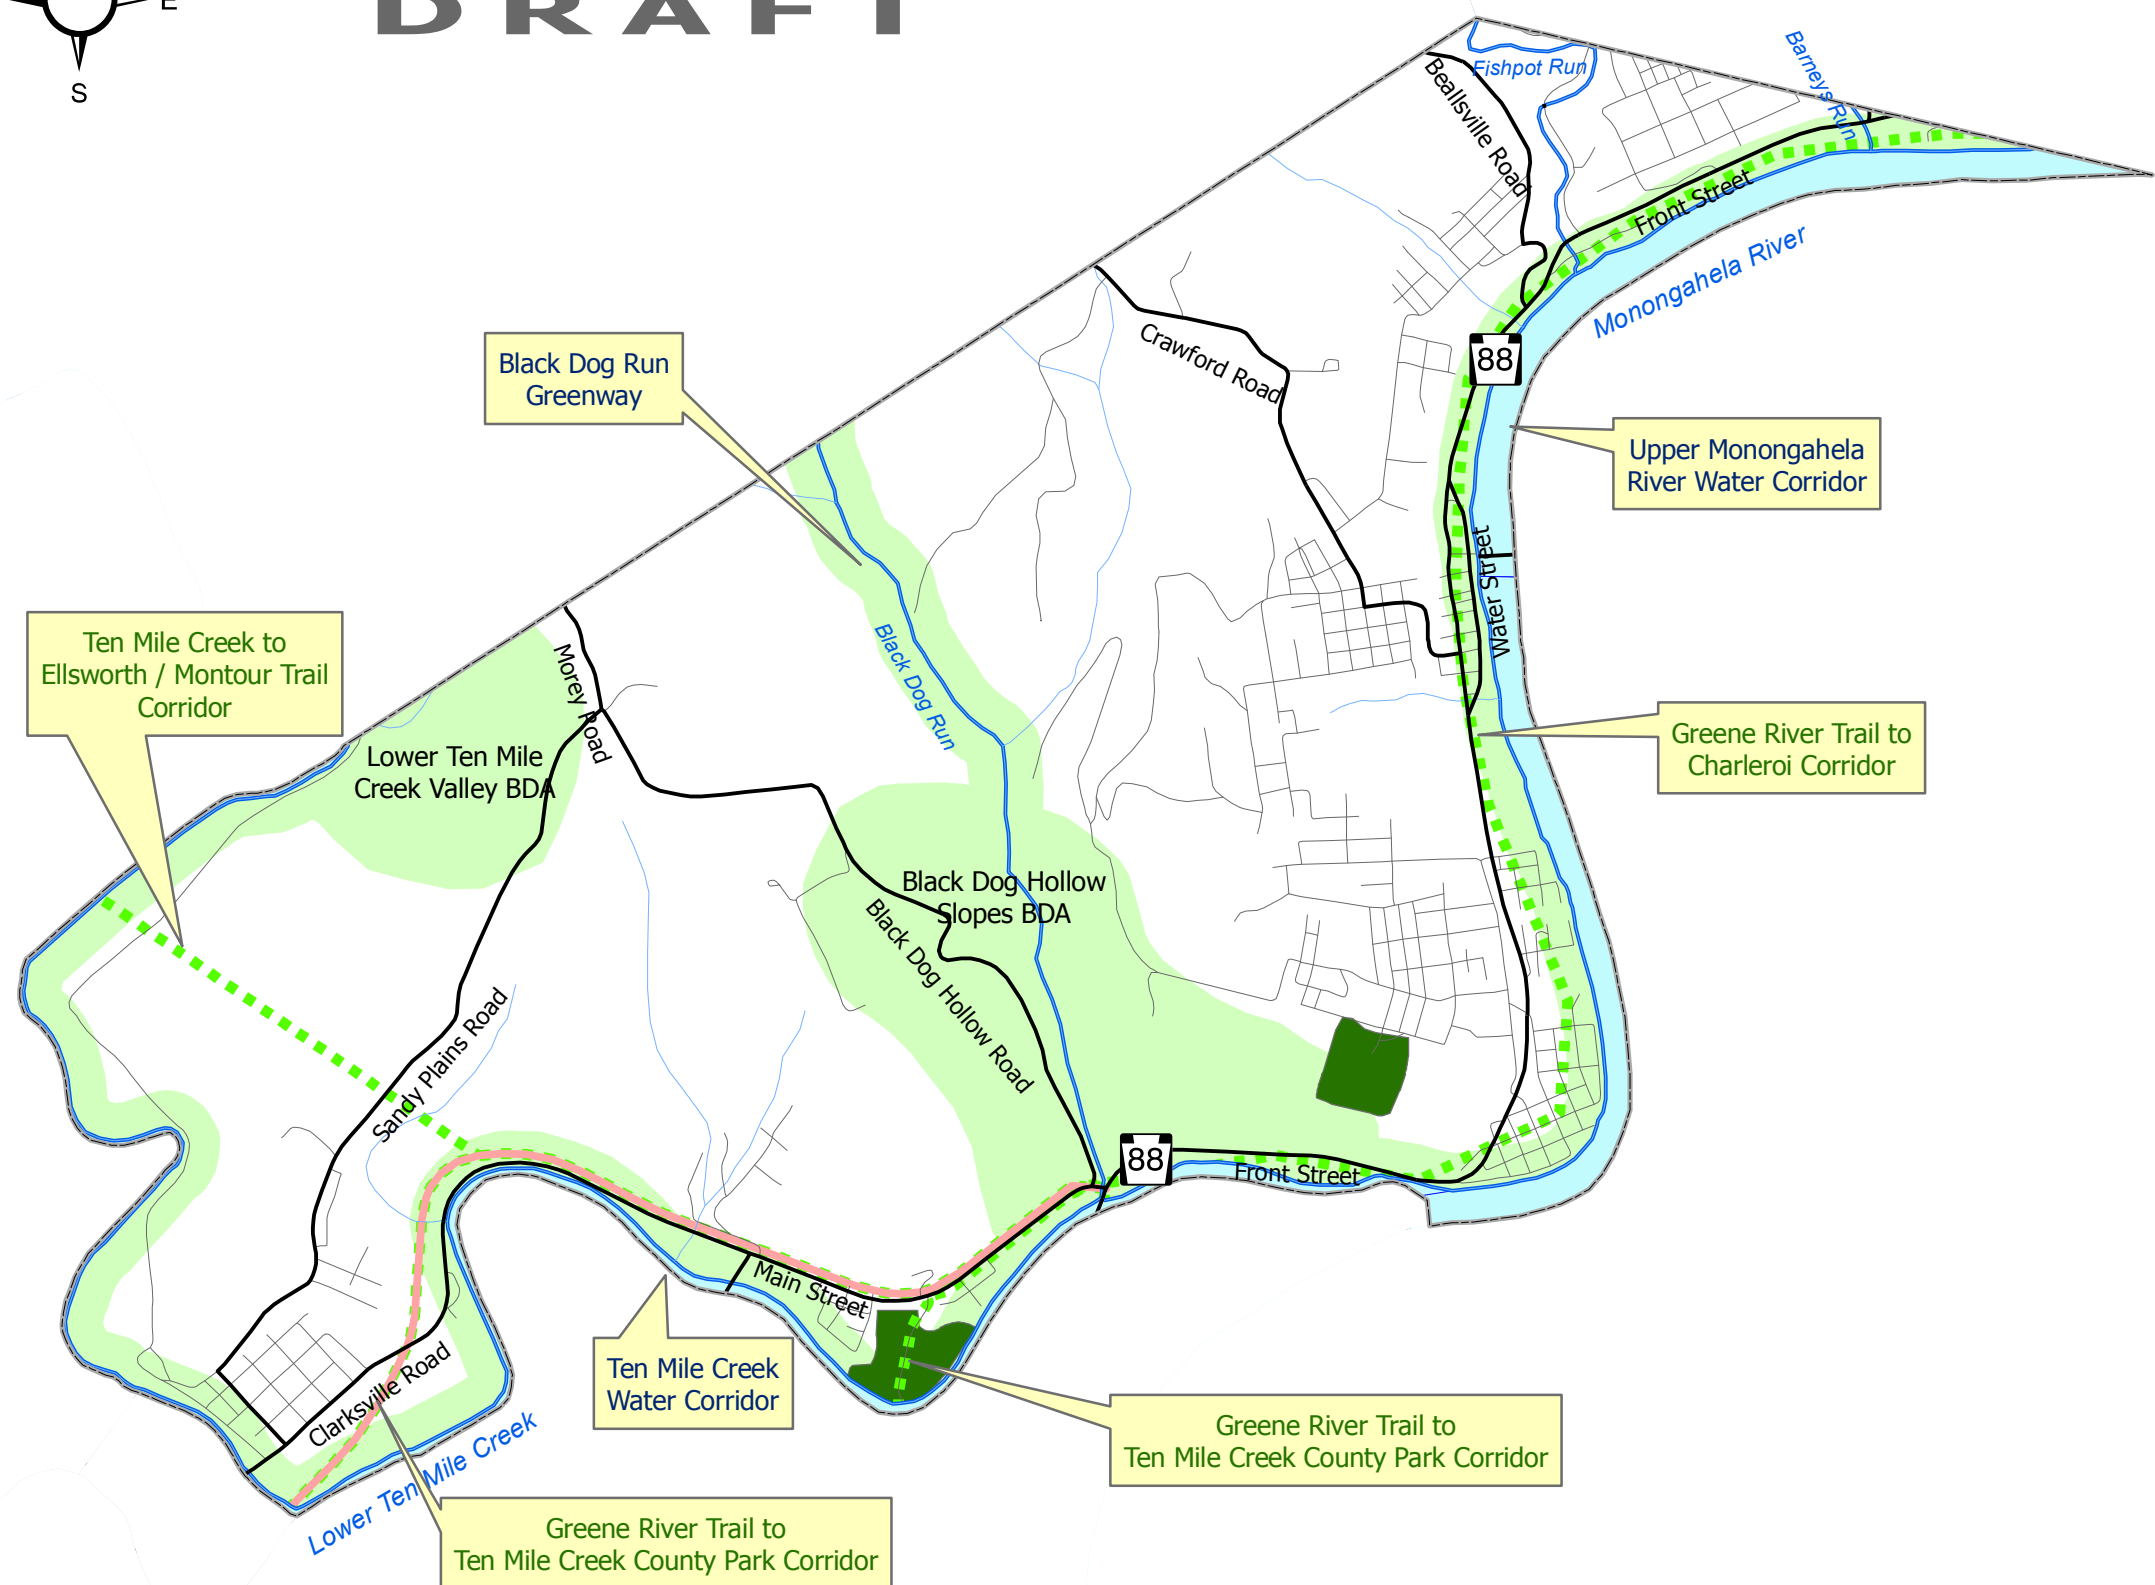

# East Bethlehem Township Comprehensive Plan

## Map 5.2: Recreation

### Legend

- East Bethlehem Township Boundary
- State Road
- Local Road
- Stream
- Major Stream
- Proposed Trail
- Potential Greenway Corridor
- Park
- Greenway

\*Data provided by the Southwestern Pennsylvania Commission (SPC) and PennDOT.